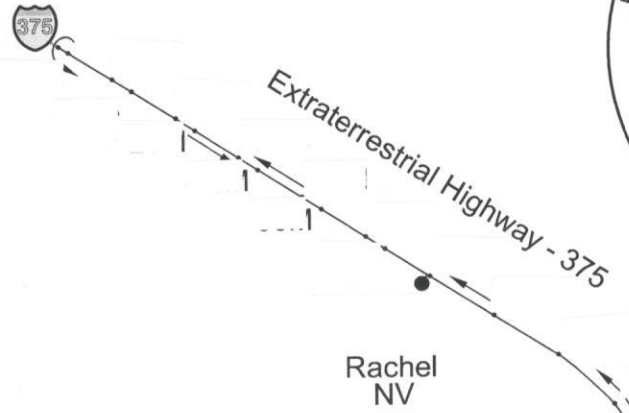

# Alien Escape 51K

Race Website: [www.calicoracing.com](http://www.calicoracing.com)  
 as of date of creation: 6/28/09  
 Extraterrestrial Highway  
 Rachel, NV

COURSE is to scale

Runners must stay between the edge of pavement and the 5" wide white road stripe.

Headlamps or flashlights are required at all times.

At NO time will runners be allowed to enter the travel lanes of traffic.

All intersections are shown.

ELEVATIONS:	
Start:	4523'
<u>High:</u>	
12.8 M marker	5617'
<u>Low:</u>	
Start Line	4523'
Elevation Gain:	1225'

*Handwritten notes:*

- 16M milepost 14
- 51K turn + Aid
- marathon turn + Aid near Coyote Summit